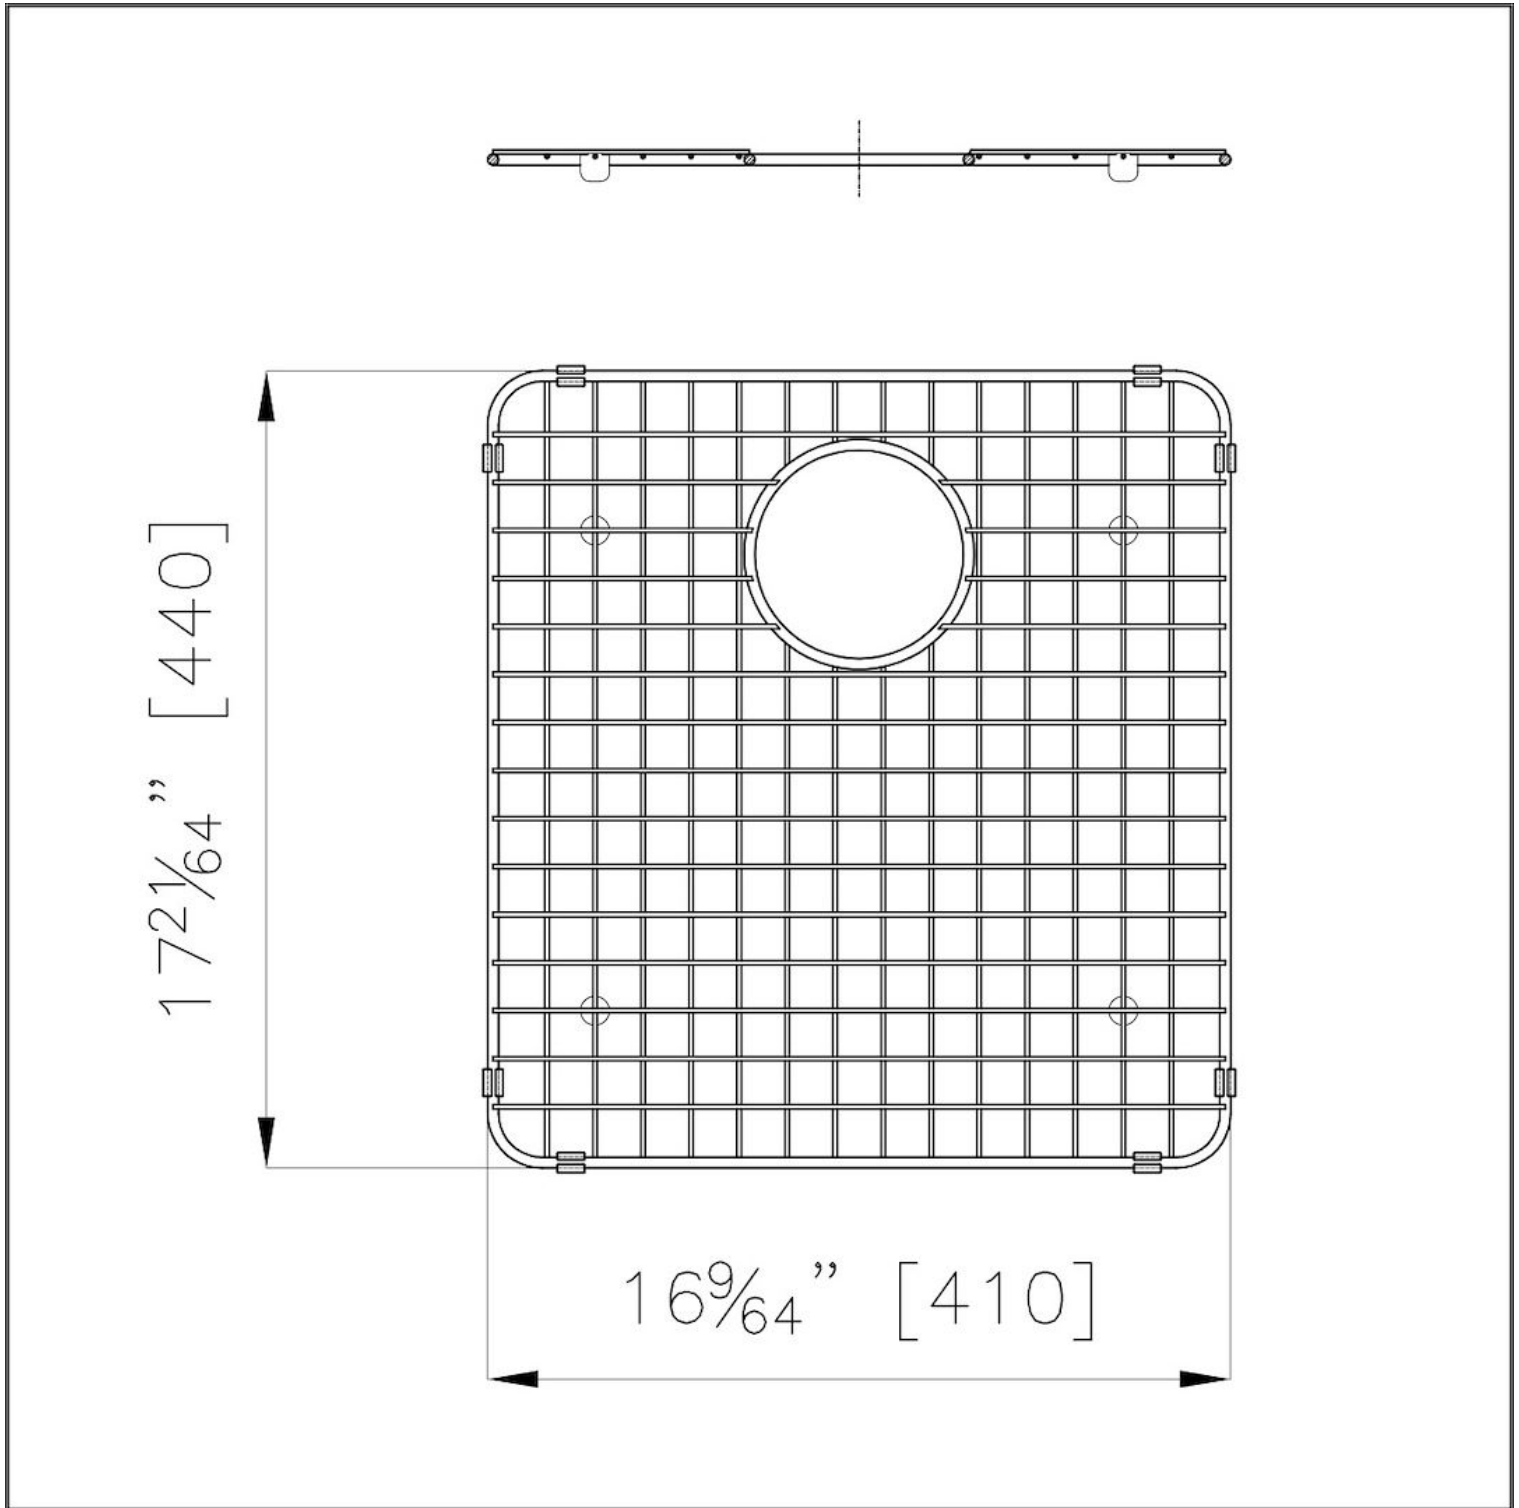

Grid

Accessories

Code: 8100 402

DETAILS

Material Stainless steel

Notes: It can be used on sinks with 17" x 18" bowl

TECHNICAL DATA

RECOMMENDED PAIRINGS

Armored Sink 19" x 20" – U/M
1236 660

Armored Sink 38" x 20" 2B – U/M
1231 660